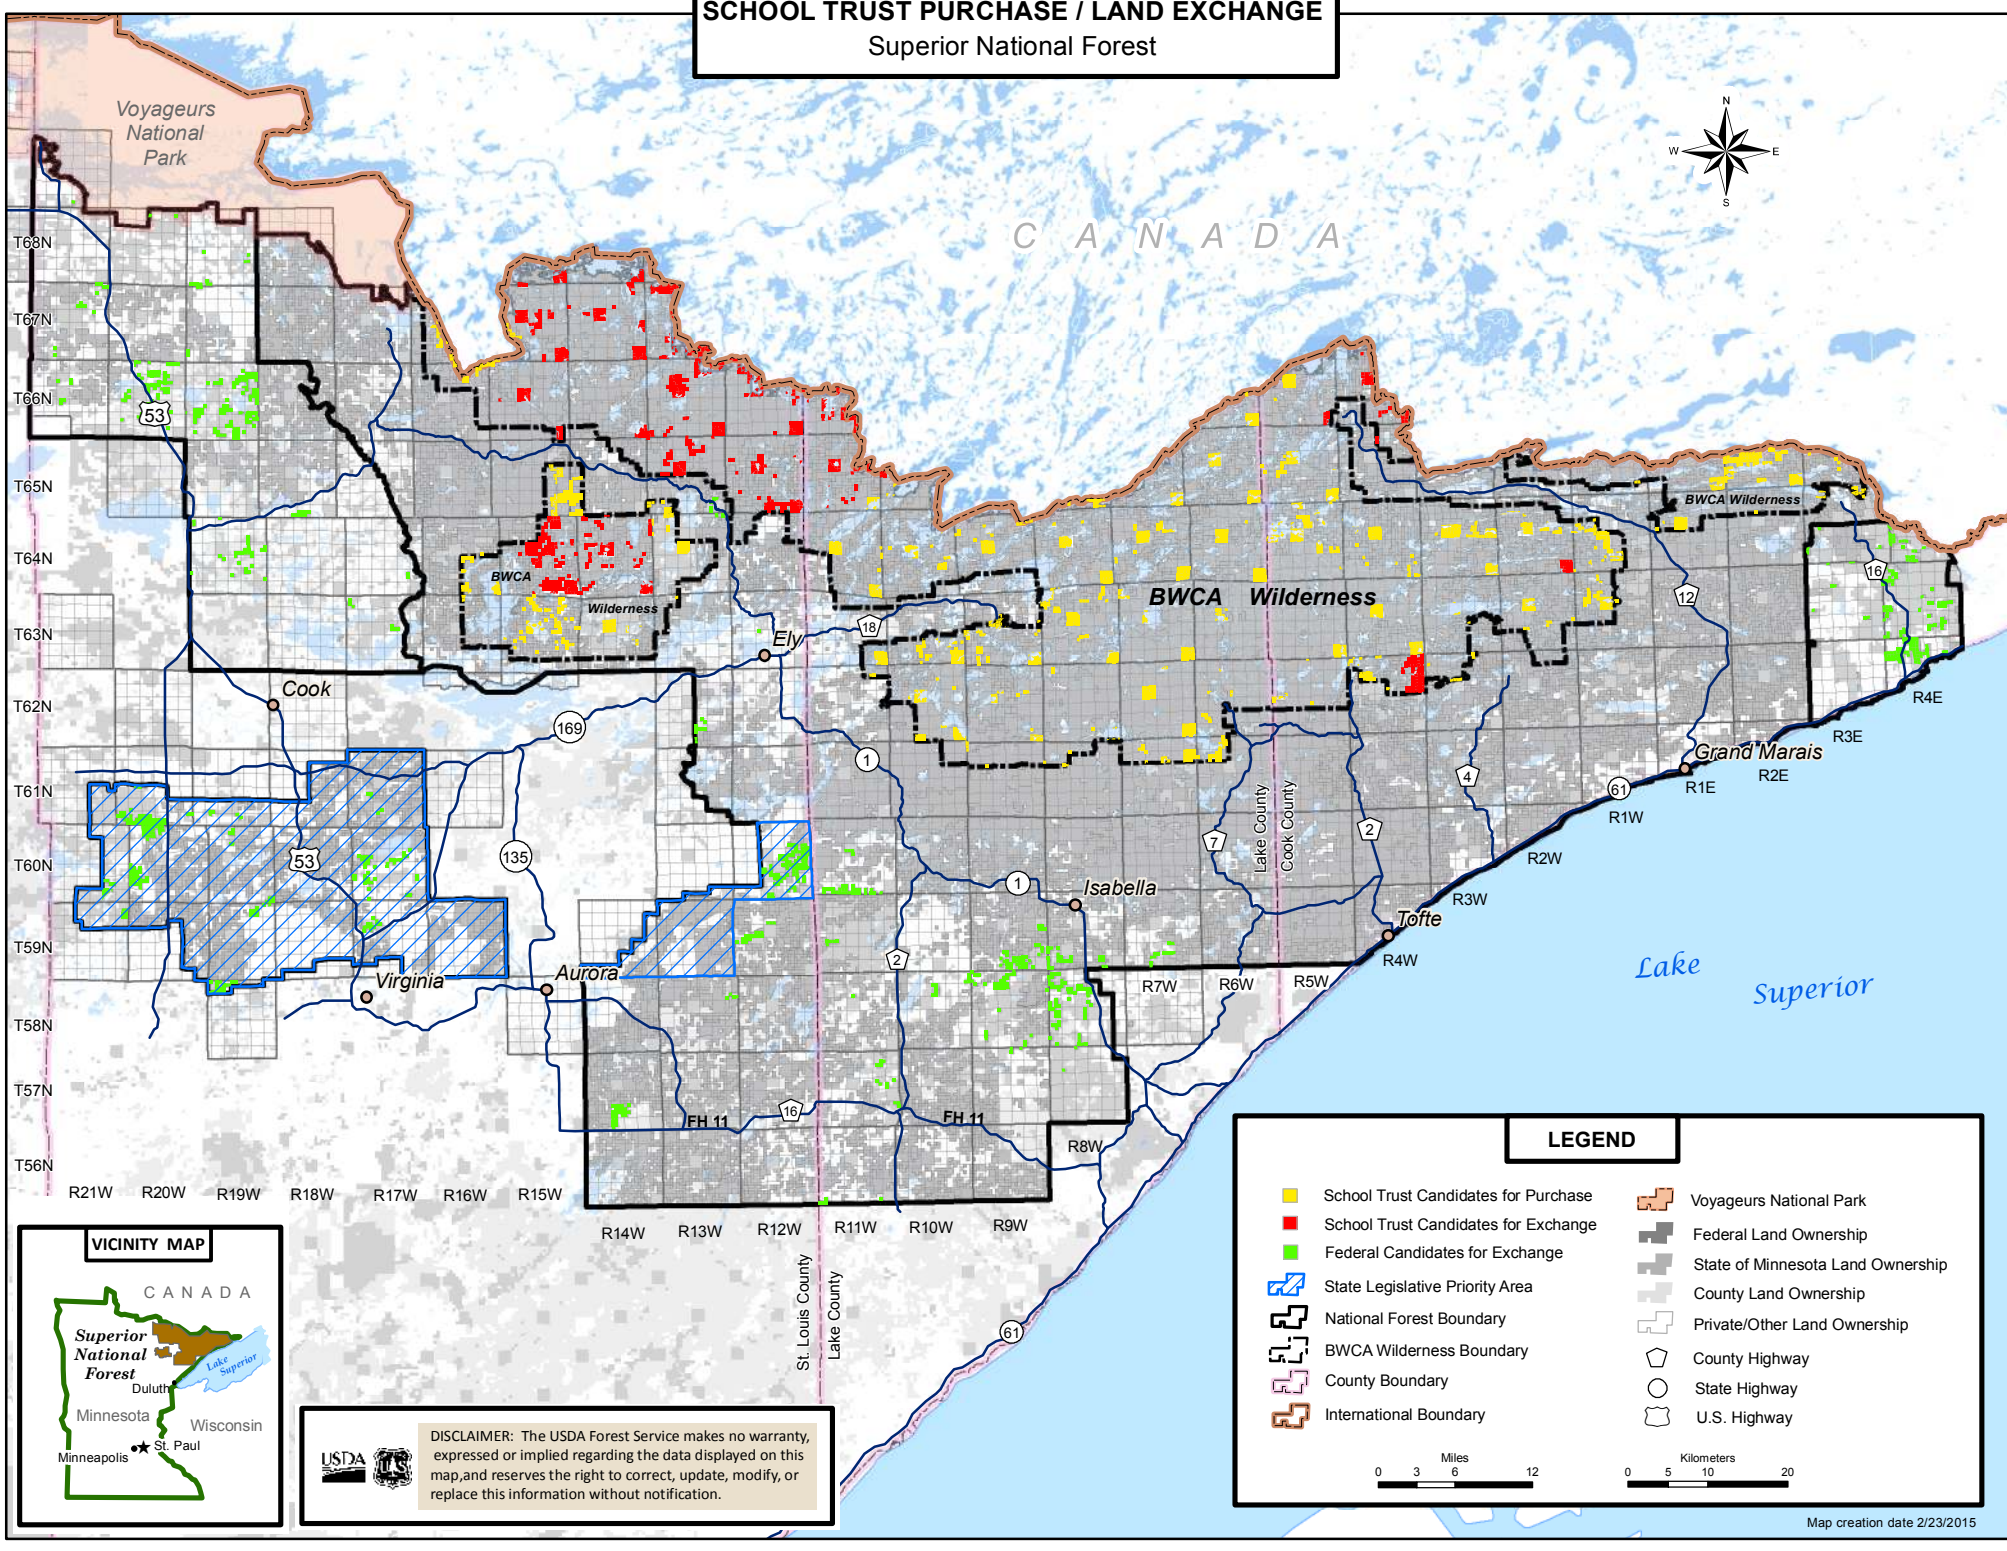

SCHOOL TRUST PURCHASE / LAND EXCHANGE

Superior National Forest

DISCLAIMER: The USDA Forest Service makes no warranty, expressed or implied regarding the data displayed on this map, and reserves the right to correct, update, modify, or replace this information without notification.

LEGEND	
■	School Trust Candidates for Purchase
■	School Trust Candidates for Exchange
■	Federal Candidates for Exchange
	State Legislative Priority Area
	National Forest Boundary
	BWCA Wilderness Boundary
	County Boundary
	International Boundary
	Voyageurs National Park
	Federal Land Ownership
	State of Minnesota Land Ownership
	County Land Ownership
	Private/Other Land Ownership
	County Highway
	State Highway
	U.S. Highway

Miles

Kilometers